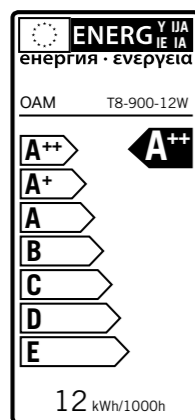

OBJECT AND MOMENTUM

Object and Momentum B.V.
Keerpunt 10, 1013 DK
Amsterdam, the Netherlands
tel +31 20 261 76 68
email info@objectandmomentum.com
web www.analogue.nl

Product: LED Tubelight luminary
Model / Type: R16
Power: 220 V
Production year: 2020

2014/35/EU - Low voltage directive
2014/30/EU - Electromagnetic compatibility
2011/65/EU - RoHS