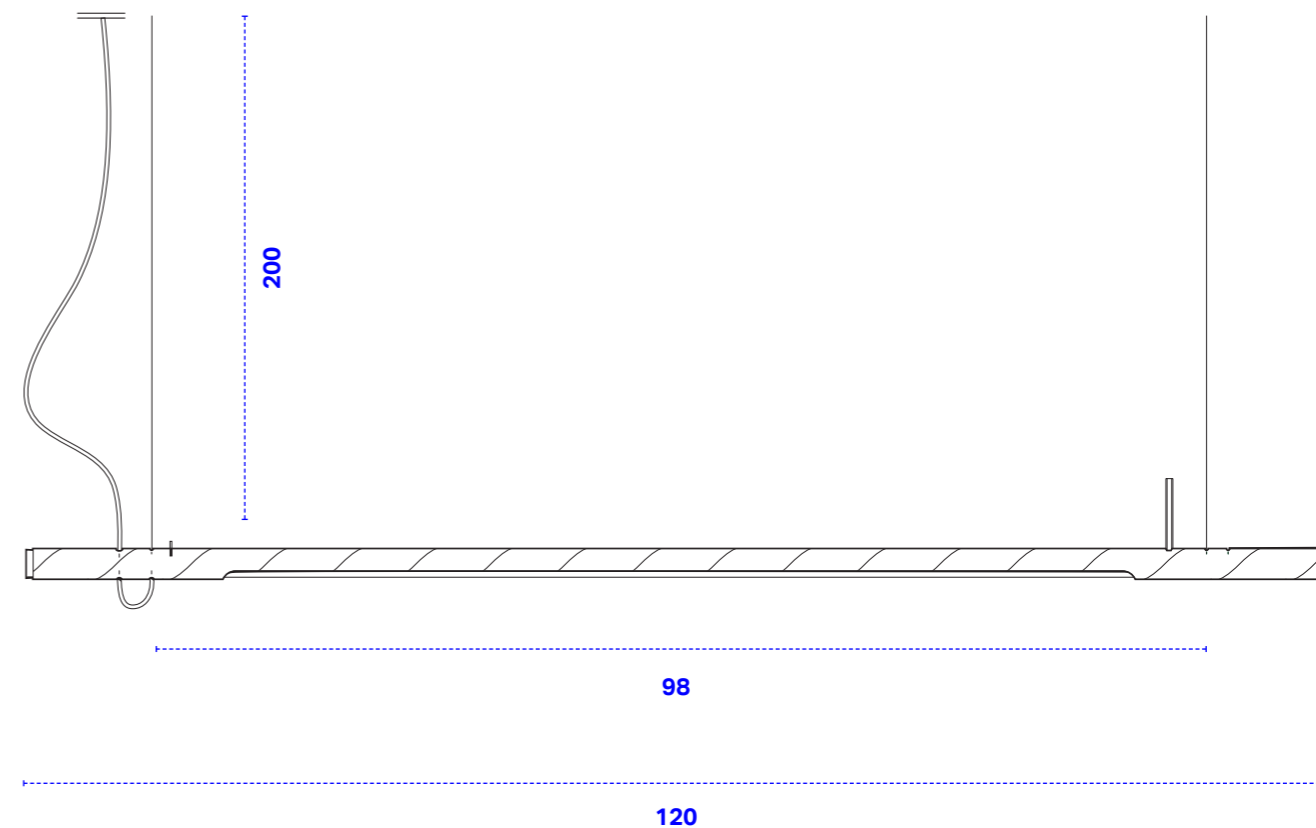

Product: LED Tubelight luminary  
Model / Type: R16  
Power: 220 V  
Production year: 2020

2014/35/EU - Low voltage directive  
2014/30/EU - Electromagnetic compatibility  
2011/65/EU - RoHS

## RoHS

Zero Waste Lighting

Overall dimensions:

1200 x 32 mm  
power cord 2m  
cord length 5m  
max 2 meters (standard)

Suspended distance from ceiling:  
[other lengths on request]

	3000 K	4000 K
LED tube:	T8	T8
Power consumption:	12 W	14 W
Voltage:	220 V	222 V
Luminous flux:	1250 lm	1704 lm
Length:	900 mm	900 mm
Diameter:	26 mm	26 mm