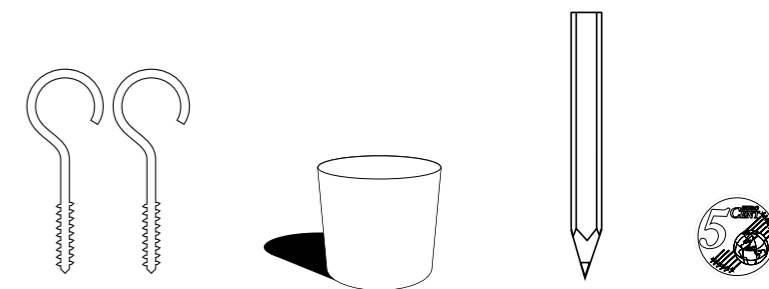

## RoHS

Zero Waste Lighting

Overall dimensions:

1200 x 32 mm  
power cord 2m  
cord length 5m  
max 2 meters (standard)

Suspended distance from ceiling:  
[other lengths on request]

	3000 K	4000 K
LED tube:	T8	T8
Power consumption:	12 W	14 W
Voltage:	220 V	222 V
Luminous flux:	1250 lm	1704 lm
Length:	900 mm	900 mm
Diameter:	26 mm	26 mm

natural

Pendant:

Lamp ends:

Lamp stopper:

screw-in hooks M4

2x conical cork

32.5x28.5x27mm

pencil / 5 cent coin