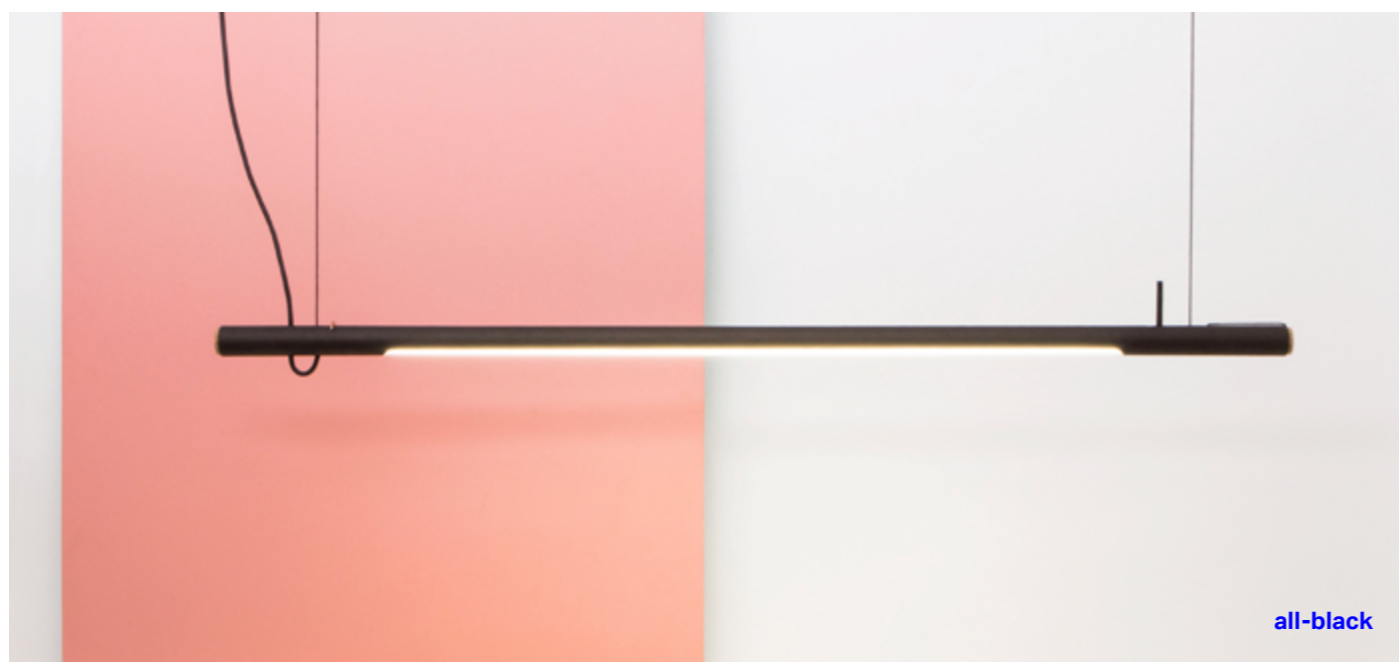

natural

Pendant:

Lamp ends:

Lamp stopper:

screw-in hooks M4

2x conical cork

32.5x28.5x27mm

pencil / 5 cent coin