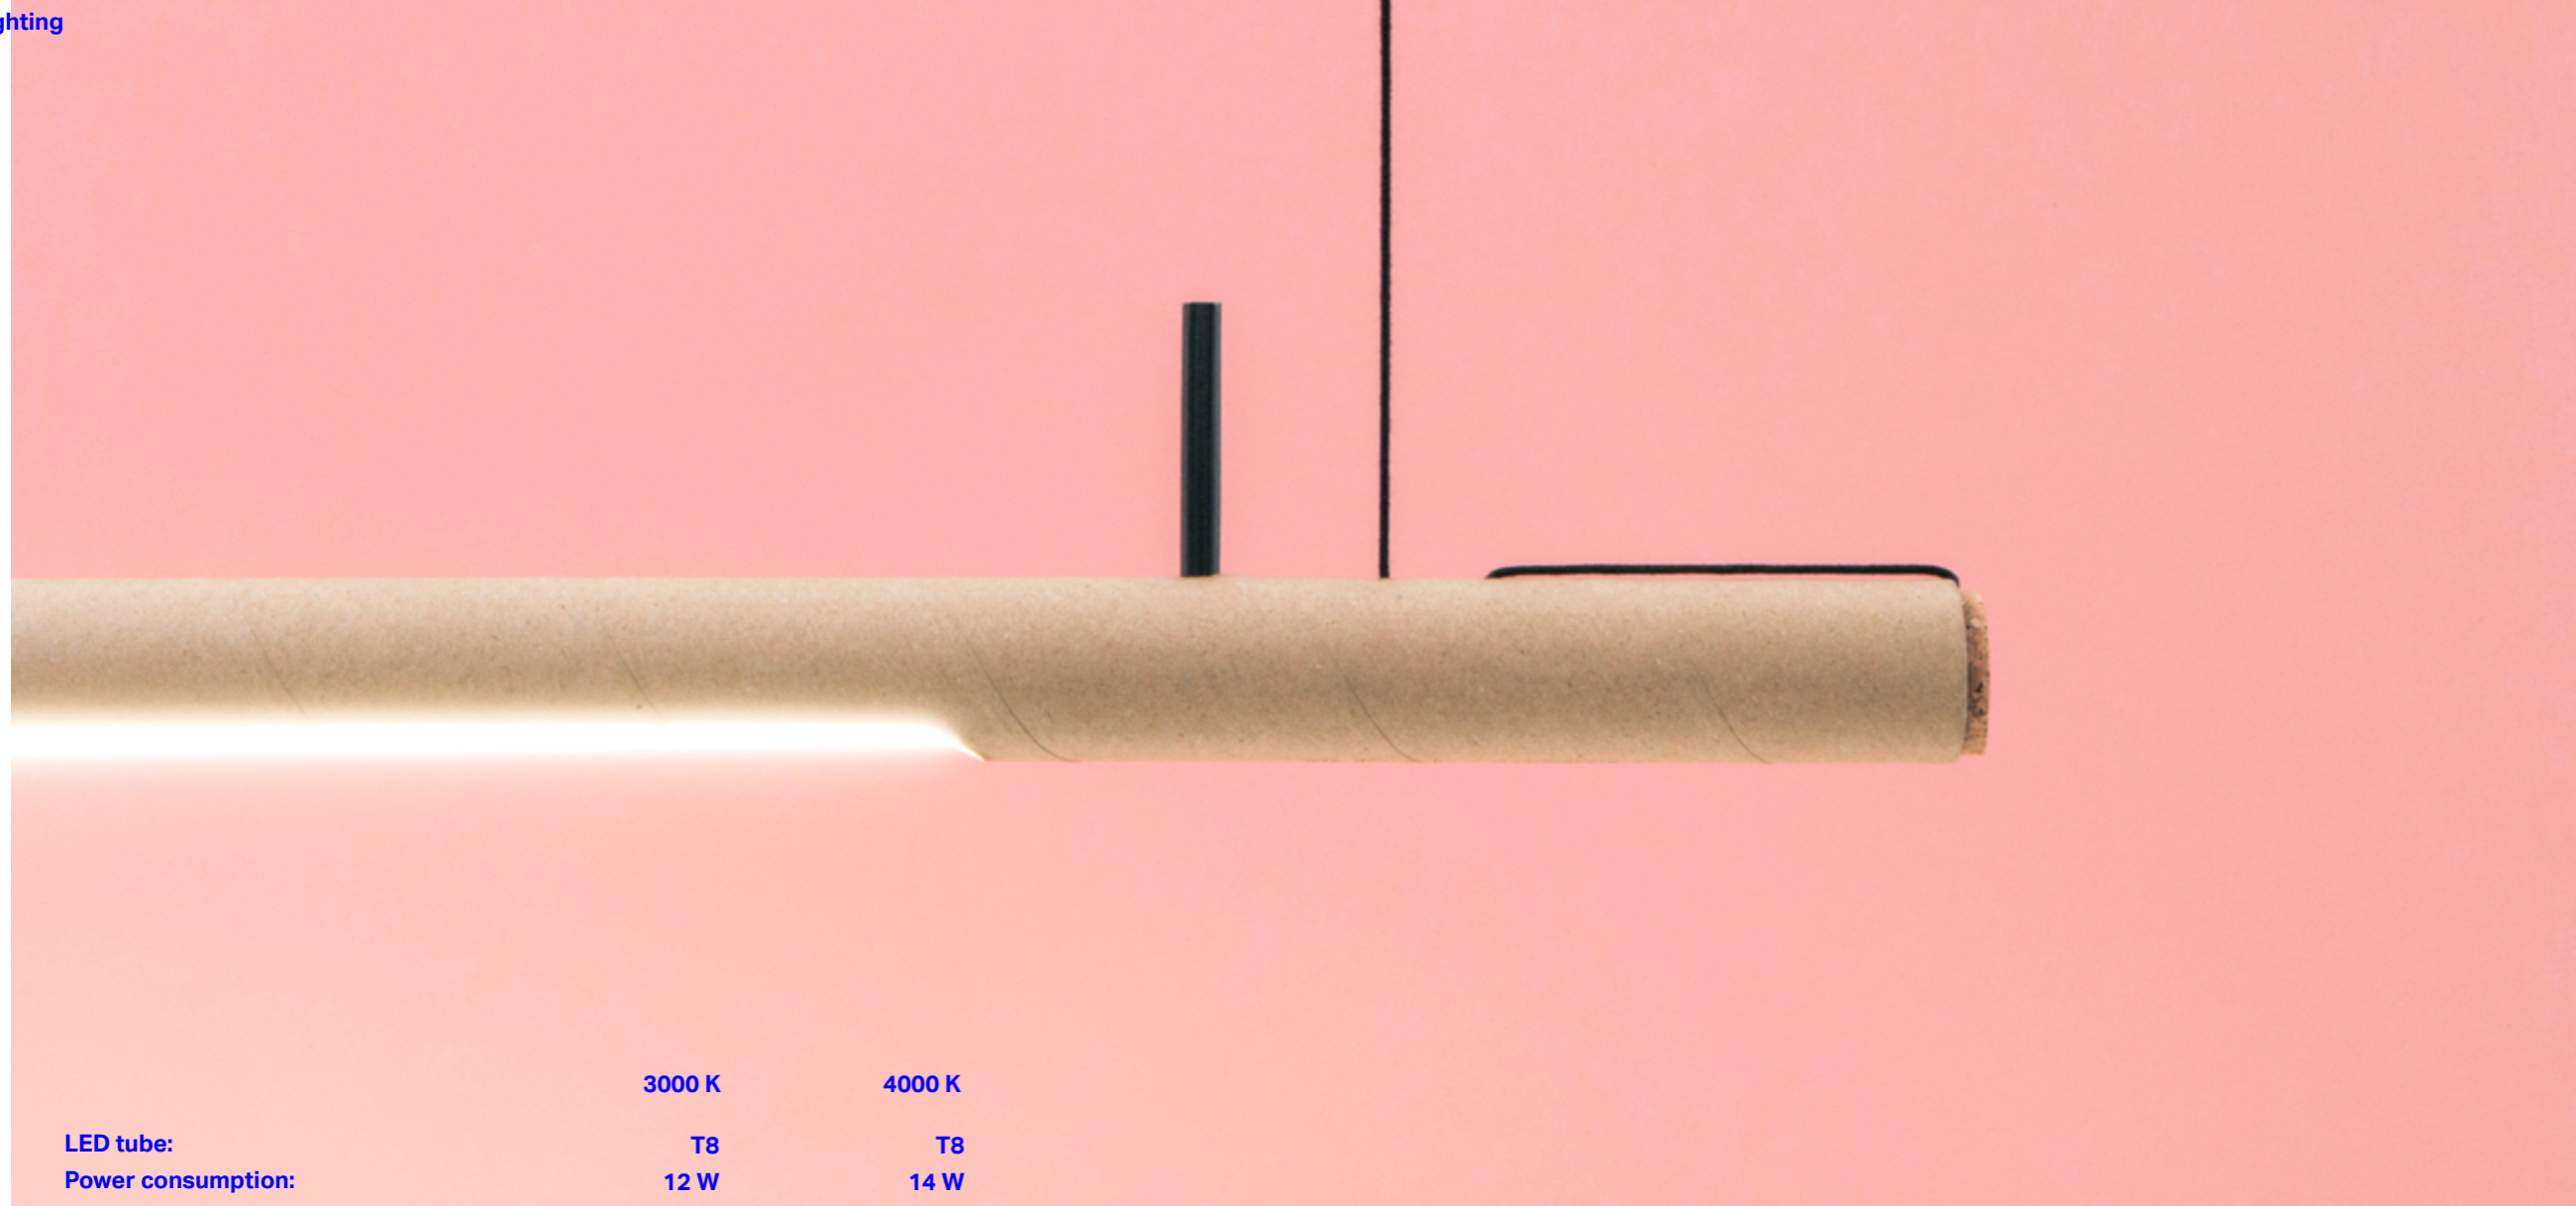

## RoHS

Zero Waste Lighting

Overall dimensions:

1200 x 32 mm  
power cord 2m  
cord length 5m  
max 2 meters (standard)

Suspended distance from ceiling:  
[other lengths on request]

	3000 K	4000 K
LED tube:	T8	T8
Power consumption:	12 W	14 W
Voltage:	220 V	222 V
Luminous flux:	1250 lm	1704 lm
Length:	900 mm	900 mm
Diameter:	26 mm	26 mm