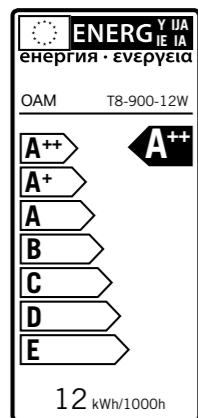

Product: LED Tubelight luminary  
Model / Type: Ninebyfour  
Power: 220 V  
Production year: 2020

2014/35/EU - Low voltage directive  
2014/30/EU - Electromagnetic compatibility  
2011/65/EU - RoHS

## RoHS

Crafted From Inercity Trees

Overall dimensions:

950x90x40mm  
black cloth wire 3m  
cord length 5m  
max 2.3 meters (standard)

Suspended distance from ceiling:  
[other lengths on request]

	3000 K	4000 K
LED tube:	T8	T8
Power consumption:	12 W	14 W
Voltage:	220 V	222 V
Luminous flux:	1250 lm	1704 lm
Length:	900 mm	900 mm
Diameter:	26 mm	26 mm
Color Code:	830	840
Color Temperature:	3000K	4000K
Color Rendering Index:	83 Ra	84 Ra
Cap Base:	G13	G13
Dimmable:	YES	YES
Rated Lifetime:	40000 hours	40000 hours
Energy Efficiency Label (EEL):	A++	A++
Material:	PC	PC
Beam Angle:	320°	180°