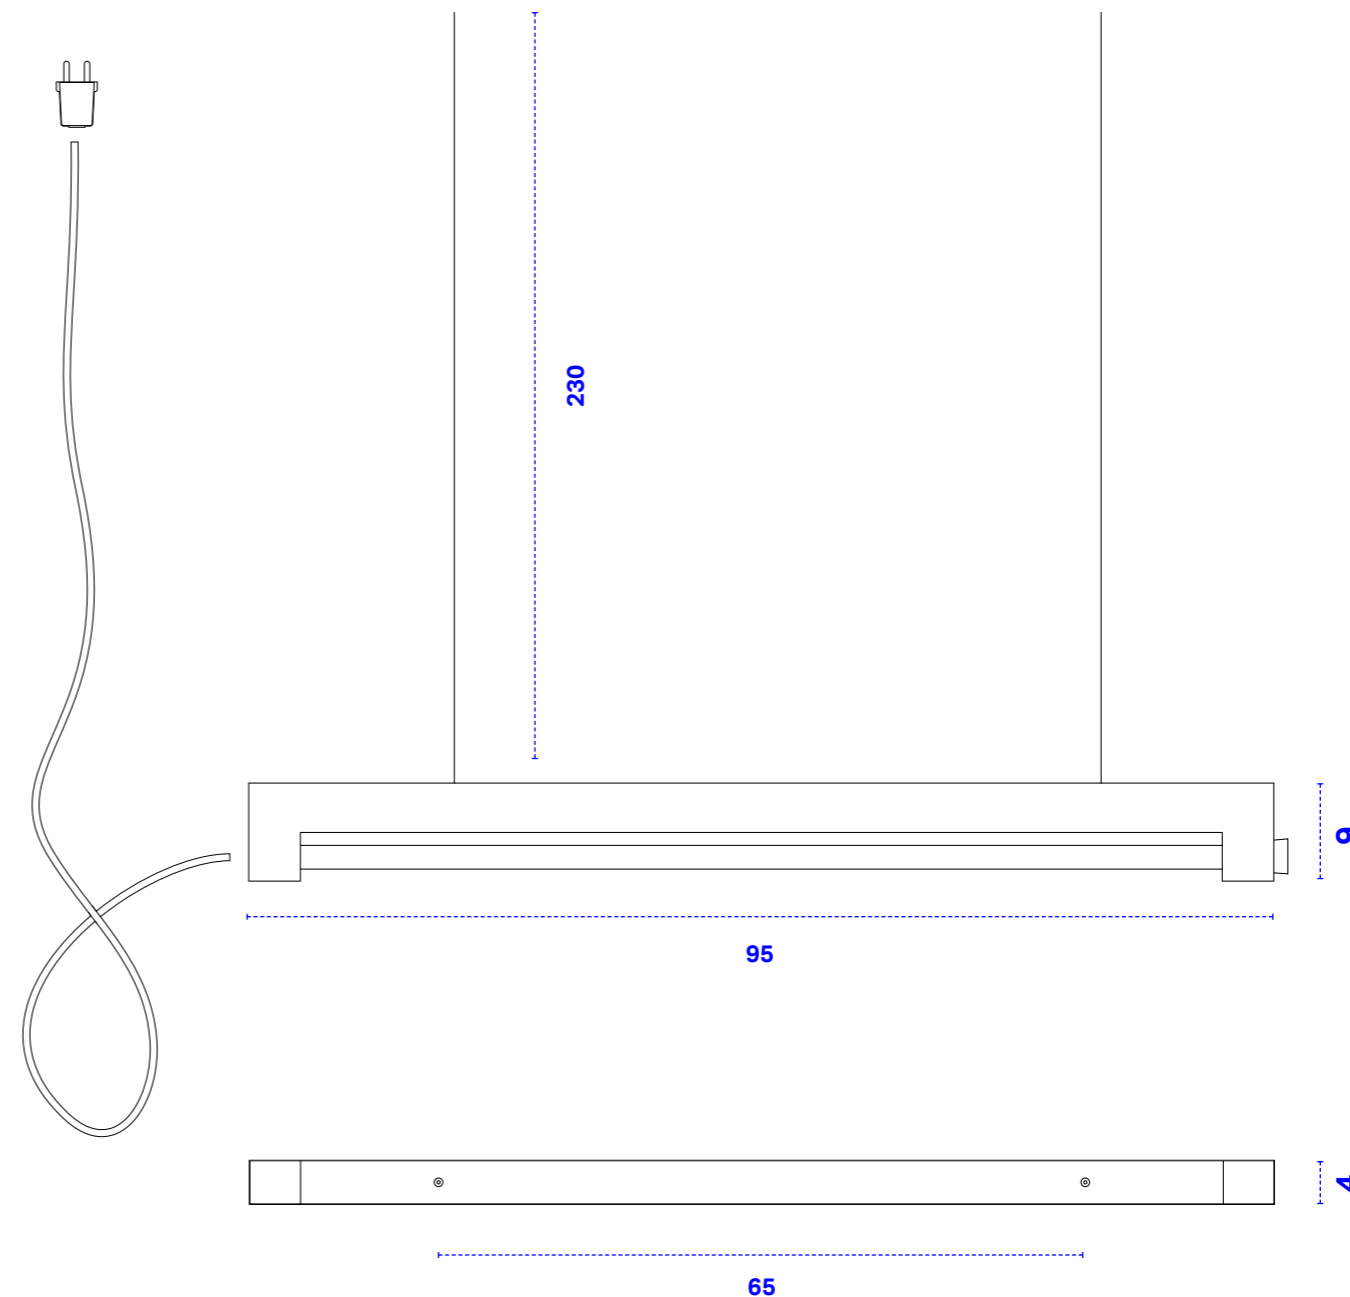

Product: LED Tubelight luminary  
Model / Type: Ninebyfour  
Power: 220 V  
Production year: 2020

2014/35/EU - Low voltage directive  
2014/30/EU - Electromagnetic compatibility  
2011/65/EU - RoHS

## RoHS

Crafted From Inercity Trees

Overall dimensions:

950x90x40mm  
black cloth wire 3m  
cord length 5m  
max 2.3 meters (standard)

Suspended distance from ceiling:  
[other lengths on request]

	3000 K	4000 K
LED tube:	T8	T8
Power consumption:	12 W	14 W
Voltage:	220 V	222 V
Luminous flux:	1250 lm	1704 lm
Length:	900 mm	900 mm
Diameter:	26 mm	26 mm
Color Code:	830	840
Color Temperature:	3000K	4000K
Color Rendering Index:	83 Ra	84 Ra
Cap Base:	G13	G13
Dimmable:	YES	YES
Rated Lifetime:	40000 hours	40000 hours
Energy Efficiency Label (EEL):	A++	A++
Material:	PC	PC
Beam Angle:	320°	180°

**Pendant:**  
**Mounted directly on wall/ceiling:**  
**Lamp stopper:**

**screw-in hooks M4**  
**screws (not included)**  
**conical cork**  
**32.5x28.5x27mm**

**Height adjusting system:**

**wood (same tree)**  
**82x10x12mm**  
**2mm waxed cotton**