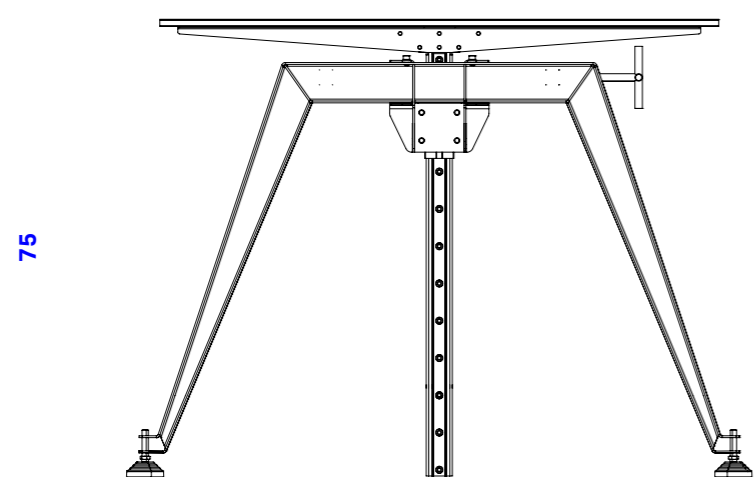

Mechanism: Gas spring, rotating arm with wheel  
 Sizes: 150x95cm (as shown) / 180x95cm / 200x100

Custom sizes on request.

- Frame: Powder coated steel
- Rotating arm: Steel, clear coat finish
- Linear guides: Machined steel
- Brake handles: Stainless steel

**White**

**Orange**

**Custom colours on request.**

**Tabletop**

- Standard:** 18mm HPL with poplar core, matte white
- Optional:** 11mm Rigid Corrugated Aluminum Panel
- Optional finish:** Birch Ply clear coated / HPL top layer (please inquire for colour options)