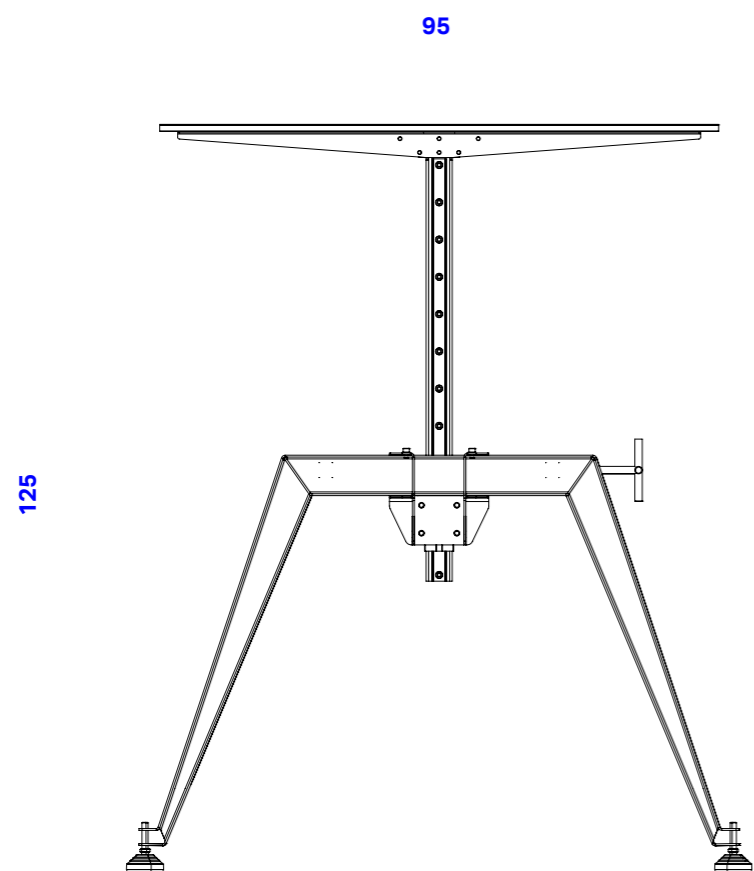

Mechanism: Gas spring, rotating arm with wheel  
 Sizes: 150x95cm (as shown) / 180x95cm / 200x100

Custom sizes on request.

- Frame: Powder coated steel
- Rotating arm: Steel, clear coat finish
- Linear guides: Machined steel
- Brake handles: Stainless steel

**White**

**Orange**

**Custom colours on request.**

**Tabletop**

- Standard:** 18mm HPL with poplar core, matte white
- Optional:** 11mm Rigid Corrugated Aluminum Panel
- Optional finish:** Birch Ply clear coated / HPL top layer (please inquire for colour options)