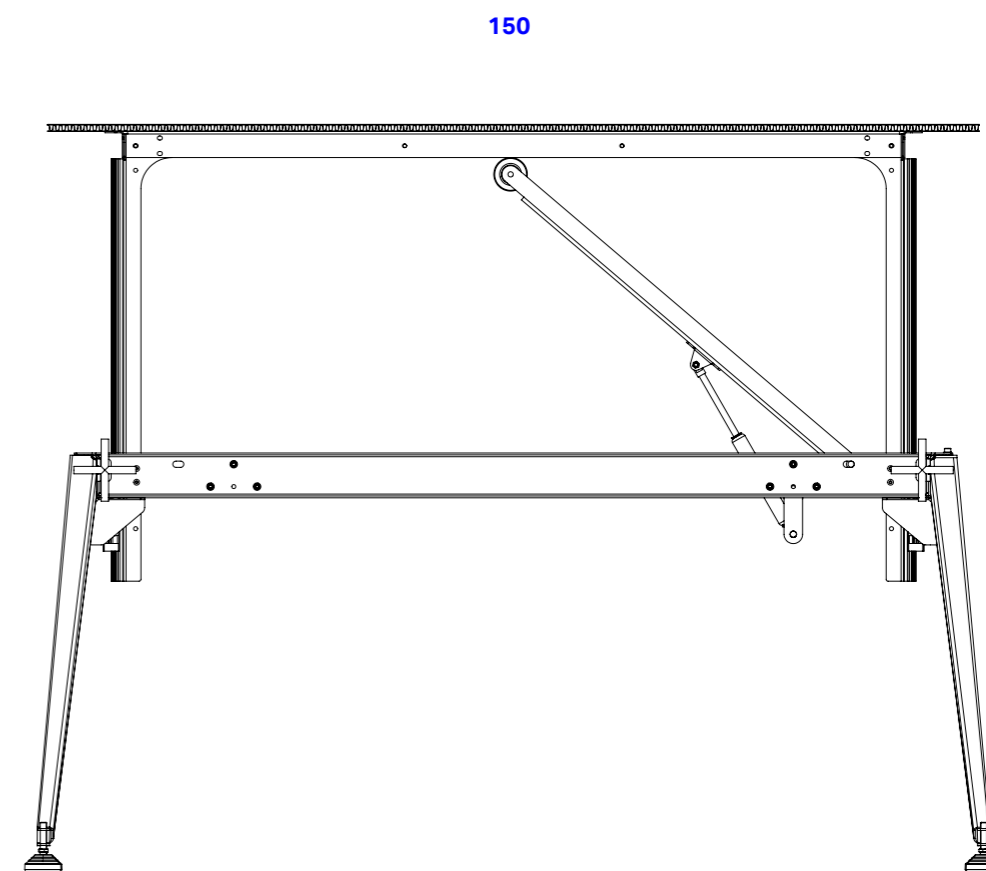

Mechanism: Gas spring, rotating arm with wheel  
 Sizes: 150x95cm (as shown) / 180x95cm / 200x100

Custom sizes on request.

- Frame: Powder coated steel
- Rotating arm: Steel, clear coat finish
- Linear guides: Machined steel
- Brake handles: Stainless steel

**White**

**Orange**

**Custom colours on request.**

**Tabletop**

- Standard:** 18mm HPL with poplar core, matte white
- Optional:** 11mm Rigid Corrugated Aluminum Panel
- Optional finish:** Birch Ply clear coated / HPL top layer (please inquire for colour options)