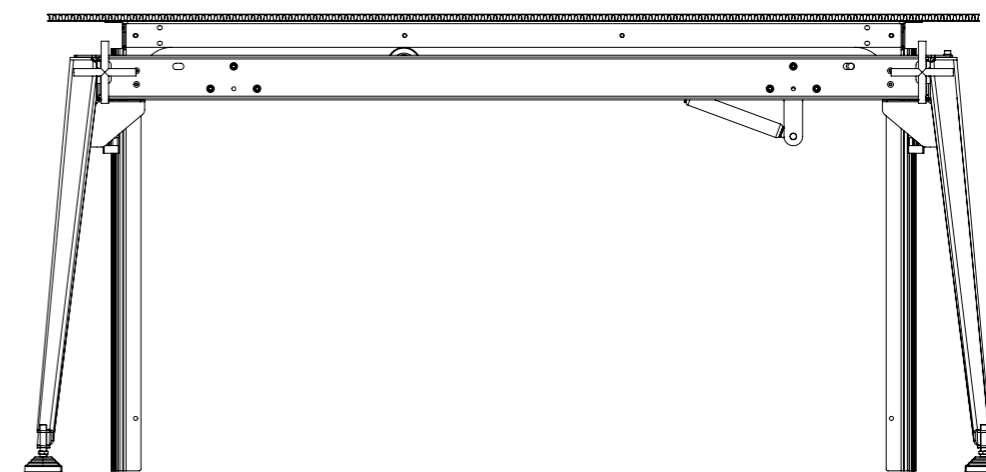

Mechanism: Gas spring, rotating arm with wheel  
 Sizes: 150x95cm (as shown) / 180x95cm / 200x100

Custom sizes on request.

- Frame: Powder coated steel
- Rotating arm: Steel, clear coat finish
- Linear guides: Machined steel
- Brake handles: Stainless steel

**White**

**Orange**

**Custom colours on request.**

**Tabletop**

- Standard:** 18mm HPL with poplar core, matte white
- Optional:** 11mm Rigid Corrugated Aluminum Panel
- Optional finish:** Birch Ply clear coated / HPL top layer (please inquire for colour options)