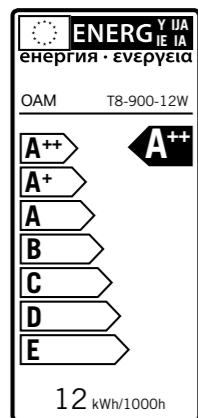

OBJECT AND MOMENTUM

Object and Momentum B.V.
Keerpunt 10, 1013 DK
Amsterdam, the Netherlands
tel +31 20 261 76 68
email info@objectandmomentum.com
web www.analogue.nl

Product: LED Tubelight luminary
Model / Type: SATURN
Power: 220 V
Production year: 2020

2014/35/EU - Low voltage directive
2014/30/EU - Electromagnetic compatibility
2011/65/EU - RoHS