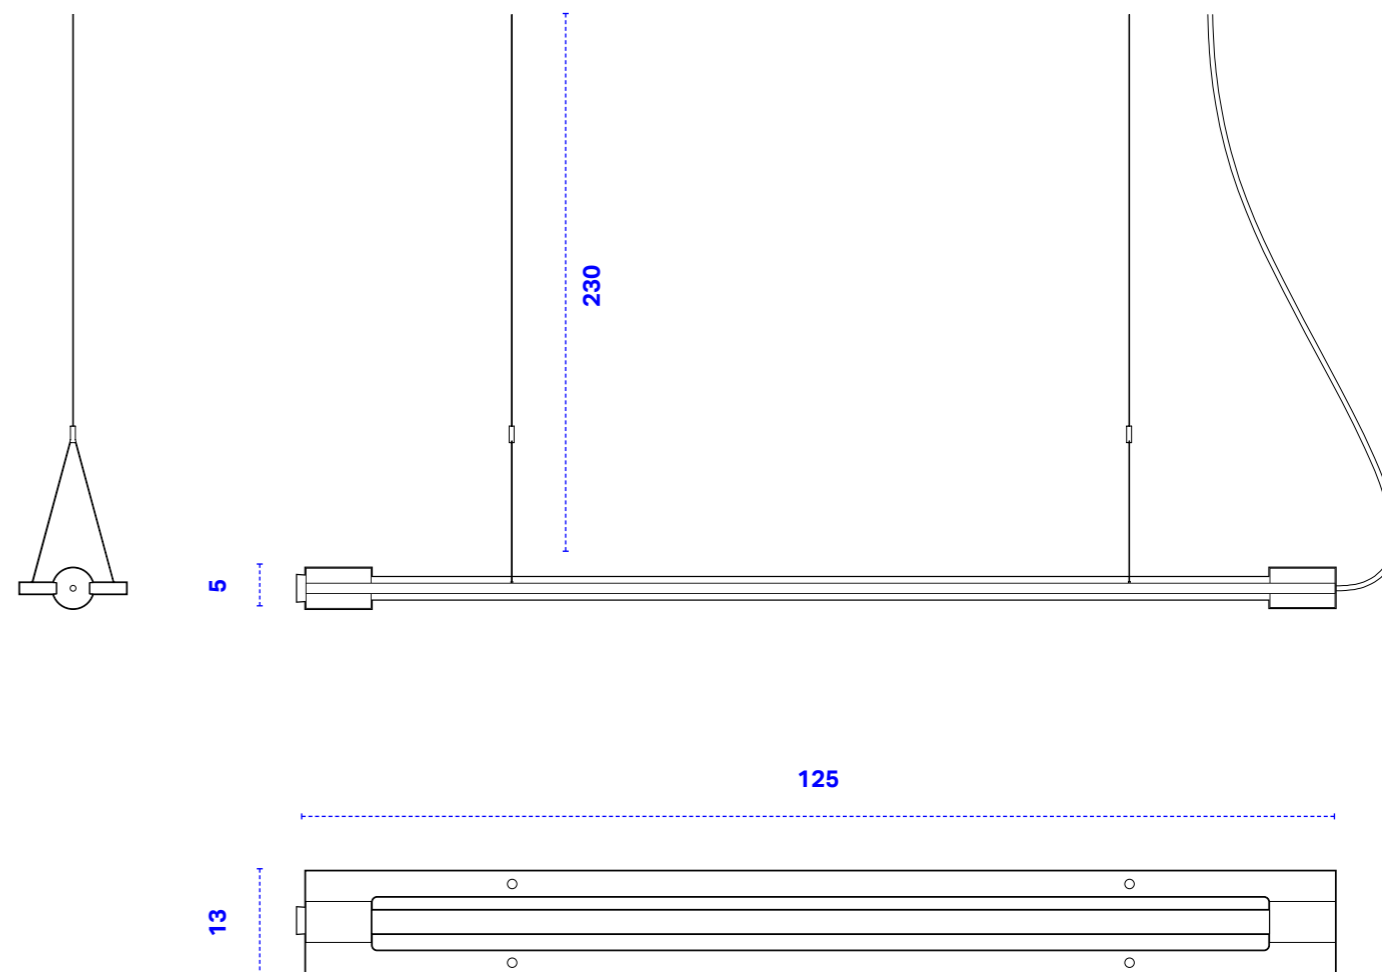

Product: LED Tubelight luminary  
 Model / Type: SATURN  
 Power: 220 V  
 Production year: 2020

2014/35/EU - Low voltage directive  
 2014/30/EU - Electromagnetic compatibility  
 2011/65/EU - RoHS

## RoHS

Overall dimensions: 1251x130x50mm  
 black cloth wire 3m

Suspended distance from ceiling: max 2.3 meters (standard)  
 [other lengths on request]

**LED tube:** 3000 K  
**Power consumption:** T8  
**Voltage:** 12 W  
**Luminous flux:** 220 V  
**Length:** 1250 lm  
**Diameter:** 900 mm  
**Diameter:** 26 mm