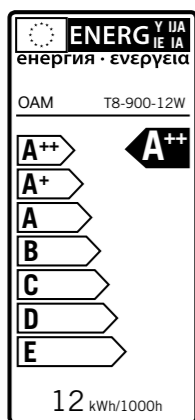

Product: LED Tubelight luminary  
Model / Type: Recast / 2020.1  
Power: 220-240V  
Production year: 2020

2014/35/EU - Low voltage directive  
2014/30/EU - Electromagnetic compatibility  
2011/65/EU - RoHS

Glass Finish	OPAL glass	CLEAR glass	CLEAR glass
LED tube	T28.5	T28.5	T28.5
Power consumption	7 W	6,2 W	8 W
Voltage	220-240 V	220-240 V	220-240 V
Luminous flux	470 lm	460 lm	430 lm
Length	500 mm	500 mm	500 mm
Diameter	30 mm	30 mm	30 mm
Color Temperature	2700K	2700K	1900K
Color Rendering Index	>80 Ra	>90 Ra	>90 Ra
Cap Base	S14d	S14d	S14d
Dimmable	YES	YES	YES
Rated Lifetime	25000 hours	20000 hours	20000 hours
Energy Efficiency Label	A	B	B