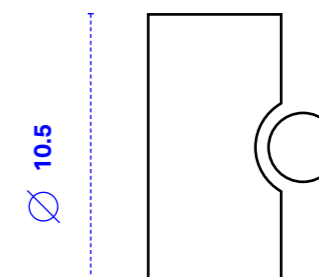

Product: LED Tubelight luminary  
Model / Type: Recast / 2020.1  
Power: 220-240V  
Production year: 2020

2014/35/EU - Low voltage directive  
2014/30/EU - Electromagnetic compatibility  
2011/65/EU - RoHS

## RoHS

50

∅ 10.5

5.5

Lampholder: s14d fitting  
Power cable: on request  
(standard hardwired)  
Screws / plugs: not included

Body: Polymer concrete  
Colours: Galaxy Black  
Pistachio Green  
Blossom Pink  
Stone Grey

Glass Finish	OPAL glass	CLEAR glass	CLEAR glass
LED tube	T28.5	T28.5	T28.5
Power consumption	7 W	6,2 W	8 W
Voltage	220-240 V	220-240 V	220-240 V
Luminous flux	470 lm	460 lm	430 lm
Length	500 mm	500 mm	500 mm
Diameter	30 mm	30 mm	30 mm
Color Temperature	2700K	2700K	1900K
Color Rendering Index	>80 Ra	>90 Ra	>90 Ra
Cap Base	S14d	S14d	S14d
Dimmable	YES	YES	YES
Rated Lifetime	25000 hours	20000 hours	20000 hours
Energy Efficiency Label	A	B	B