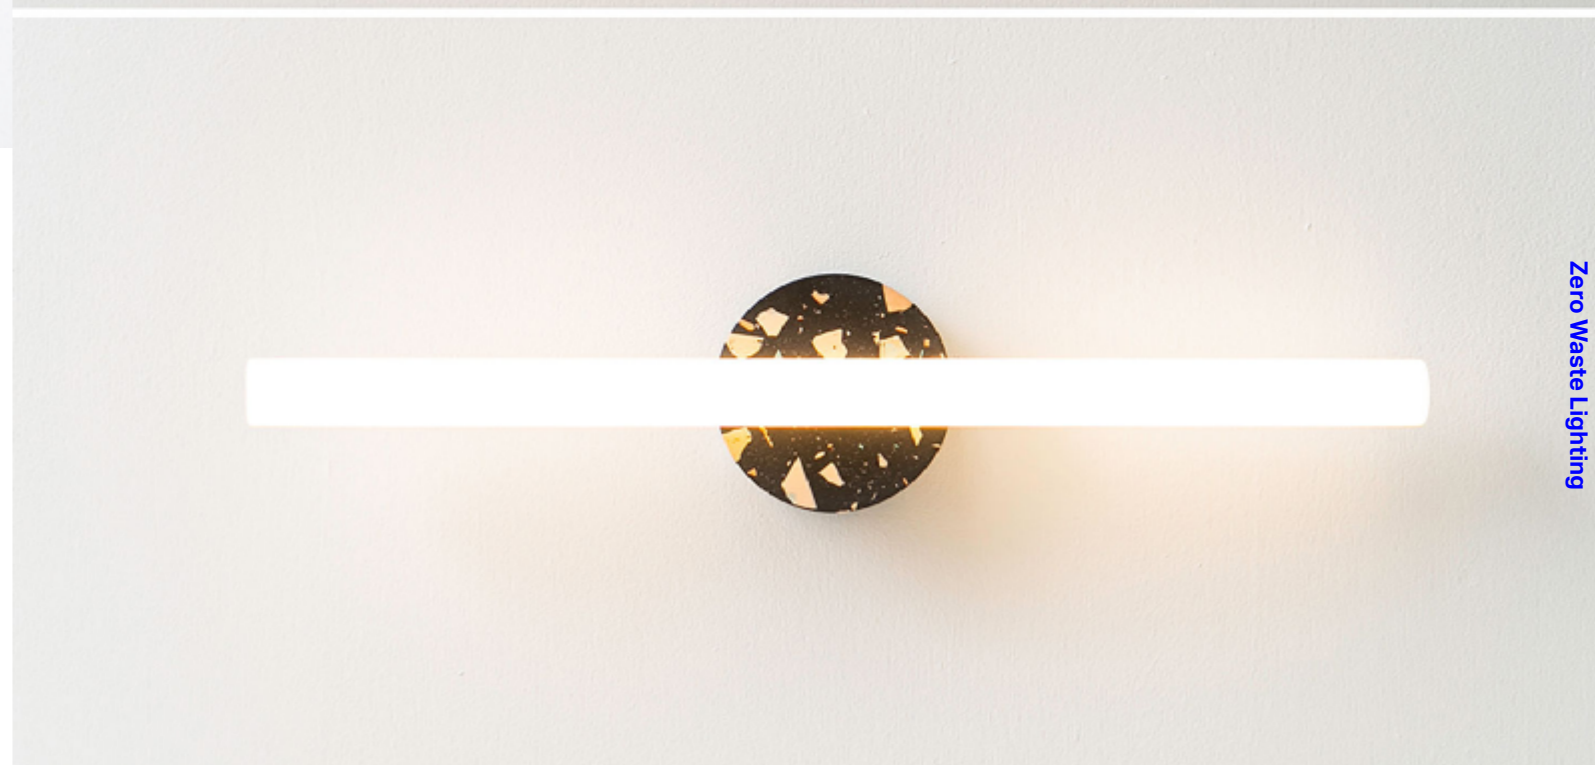

## RoHS

50

∅ 10.5

5.5

Lampholder: s14d fitting  
Power cable: on request  
(standard hardwired)  
Screws / plugs: not included

Body: Polymer concrete  
Colours: Galaxy Black  
Pistachio Green  
Blossom Pink  
Stone Grey

Glass Finish	OPAL glass	CLEAR glass	CLEAR glass
LED tube	T28.5	T28.5	T28.5
Power consumption	7 W	6,2 W	8 W
Voltage	220-240 V	220-240 V	220-240 V
Luminous flux	470 lm	460 lm	430 lm
Length	500 mm	500 mm	500 mm
Diameter	30 mm	30 mm	30 mm
Color Temperature	2700K	2700K	1900K
Color Rendering Index	>80 Ra	>90 Ra	>90 Ra
Cap Base	S14d	S14d	S14d
Dimmable	YES	YES	YES
Rated Lifetime	25000 hours	20000 hours	20000 hours
Energy Efficiency Label	A	B	B