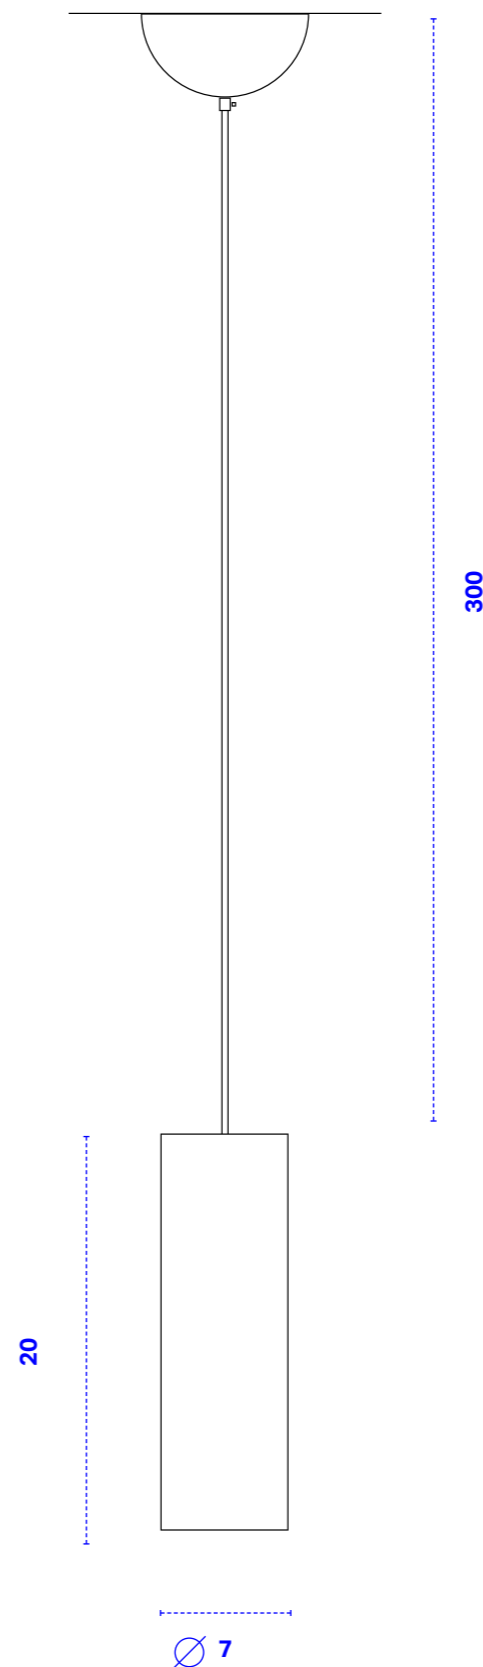

Zero Waste

OBJECT AND MOMENTUM

Object and Momentum B.V.
 Keerpunt 10, 1013 DK
 Amsterdam, the Netherlands
 tel +31 20 261 76 68
 email info@objectandmomentum.com
 web www.analogue.nl

Product: LED bulb pendant luminary
 Model / Type: Recast pendant lighting /2021.1
 Power: 220-240V
 Production year: 2021

2014/35/EU - Low voltage directive
 2014/30/EU - Electromagnetic compatibility
 2011/65/EU - RoHS

Lampholder: e14
 Light source: spot bulb / globe
 Power cable: 3m
 Canopy system: wire terminal included
 Body: Polymer concrete
 Colours: On request

RoHS

	LED SPOT	GLOBE
Glass Finish	OPAL glass	MATTE FROSTE glass
LED cap base	E14	E27
Power consumption	4 W	35 W
Voltage	220-240 V	220-240 V
Luminous flux	250 lm	400 lm
Length	135 mm	84 mm
Diameter	9 mm	50 mm
Color Temperature	2500K	2500K
Color Rendering Index	>90 Ra	>90 Ra
Dimmable	YES	YES
Rated Lifetime	25000 hours	25000 hours
Energy Efficiency Label	A+	A+