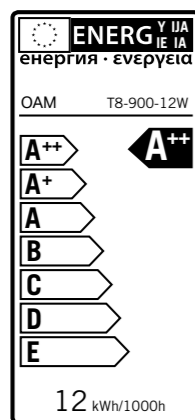

2014/35/EU - Low voltage directive
 2014/30/EU - Electromagnetic compatibility
 2011/65/EU - RoHS

Lampholder: e14
 Light source: spot bulb / globe
 Power cable: 3m
 Canopy system: wire terminal included
 Body: Polymer concrete
 Colours: On request

RoHS

	LED SPOT	GLOBE
Glass Finish	OPAL glass	MATTE FROSTE glass
LED cap base	E14	E27
Power consumption	4 W	35 W
Voltage	220-240 V	220-240 V
Luminous flux	250 lm	400 lm
Length	135 mm	84 mm
Diameter	9 mm	50 mm
Color Temperature	2500K	2500K
Color Rendering Index	>90 Ra	>90 Ra
Dimmable	YES	YES
Rated Lifetime	25000 hours	25000 hours
Energy Efficiency Label	A+	A+