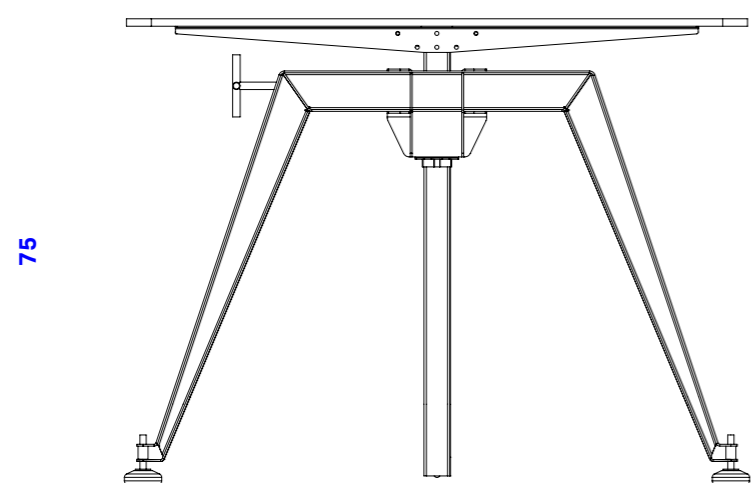

Mechanism: Counterweight, pulleys and rope.
 Height Range: 72 - 125cm
 Sizes: 150x95cm / 180x95cm (as shown) / 200x95

Custom sizes on request.

Frame: Powder coated steel
Counterweight: Powder coated steel
Linear guides: Black Raydent® coated steel (optional)
Brake handles: Stainless steel

Custom size, material & finish on request.

Colour options

- Frame (fine texture powder coat):
- Green
 - White
 - Black
- Cord colour:
- Bright Red
 - Bright Purple

Custom colours on request.

Tabletop

- Standard: 18mm Birch Plywood, clearcoat finish
- Optional: 11mm Rigid Corrugated Aluminum Panel
- Optional finish: HPL top layer (please inquire for colour options)