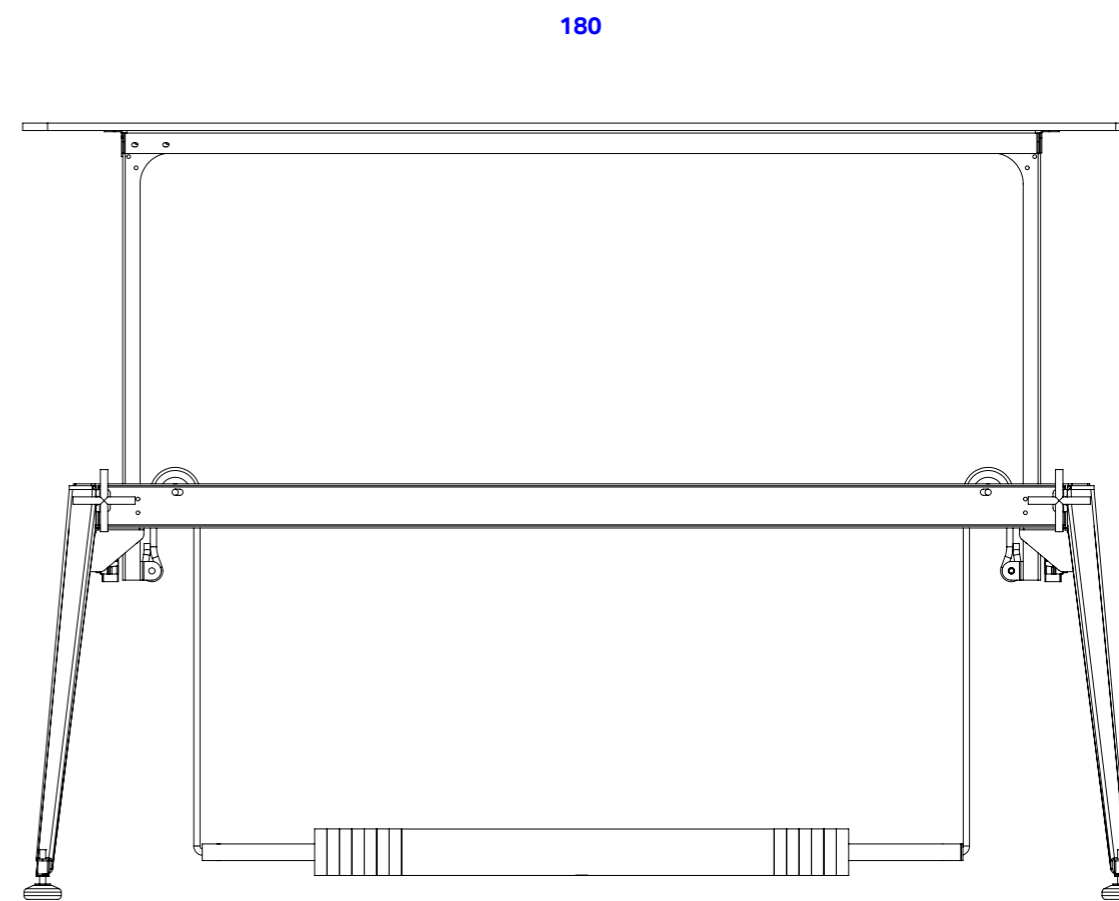

Mechanism: Counterweight, pulleys and rope.
 Height Range: 72 - 125cm
 Sizes: 150x95cm / 180x95cm (as shown) / 200x95

Custom sizes on request.

Frame: Powder coated steel
Counterweight: Powder coated steel
Linear guides: Black Raydent® coated steel (optional)
Brake handles: Stainless steel

Custom size, material & finish on request.

Colour options

- Frame (fine texture powder coat):
- Green
 - White
 - Black
- Cord colour:
- Bright Red
 - Bright Purple

Custom colours on request.

Tabletop

- Standard: 18mm Birch Plywood, clearcoat finish
- Optional: 11mm Rigid Corrugated Aluminum Panel
- Optional finish: HPL top layer (please inquire for colour options)