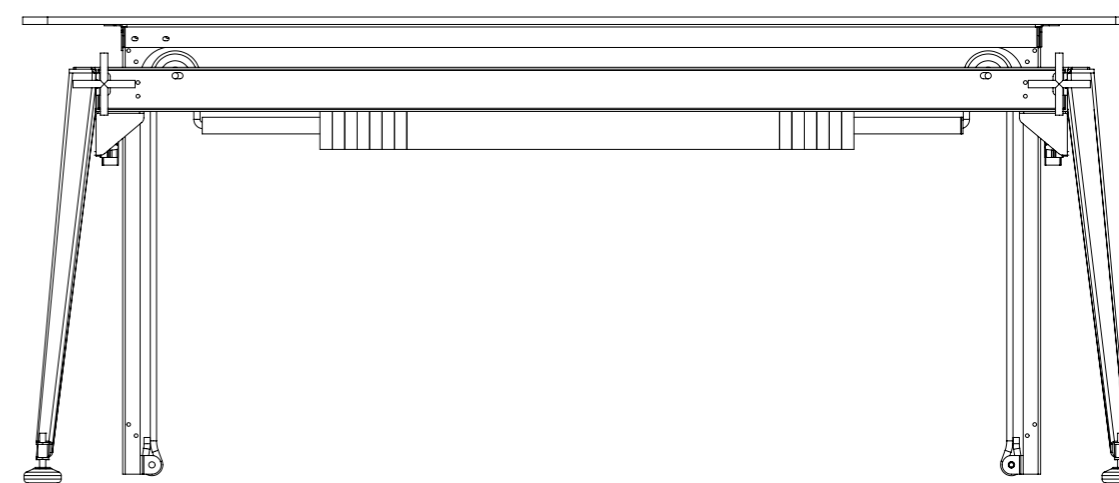

Introducing momentum into static environments with human powered work furniture. A Simple Machine combines ergonomics and engineering to promote physical activity. Its pulleys, weights and levers, powered by human energy, enable a new working rhythm.

Mechanism: Counterweight, pulleys and rope.
 Height Range: 72 - 125cm
 Sizes: 150x95cm / 180x95cm (as shown) / 200x95

Custom sizes on request.

Frame: Powder coated steel
Counterweight: Powder coated steel
Linear guides: Black Raydent® coated steel (optional)
Brake handles: Stainless steel

Custom size, material & finish on request.

Colour options

- Frame (fine texture powder coat):
- Green
 - White
 - Black
- Cord colour:
- Bright Red
 - Bright Purple

Custom colours on request.

Tabletop

- Standard: 18mm Birch Plywood, clearcoat finish
- Optional: 11mm Rigid Corrugated Aluminum Panel
- Optional finish: HPL top layer (please inquire for colour options)