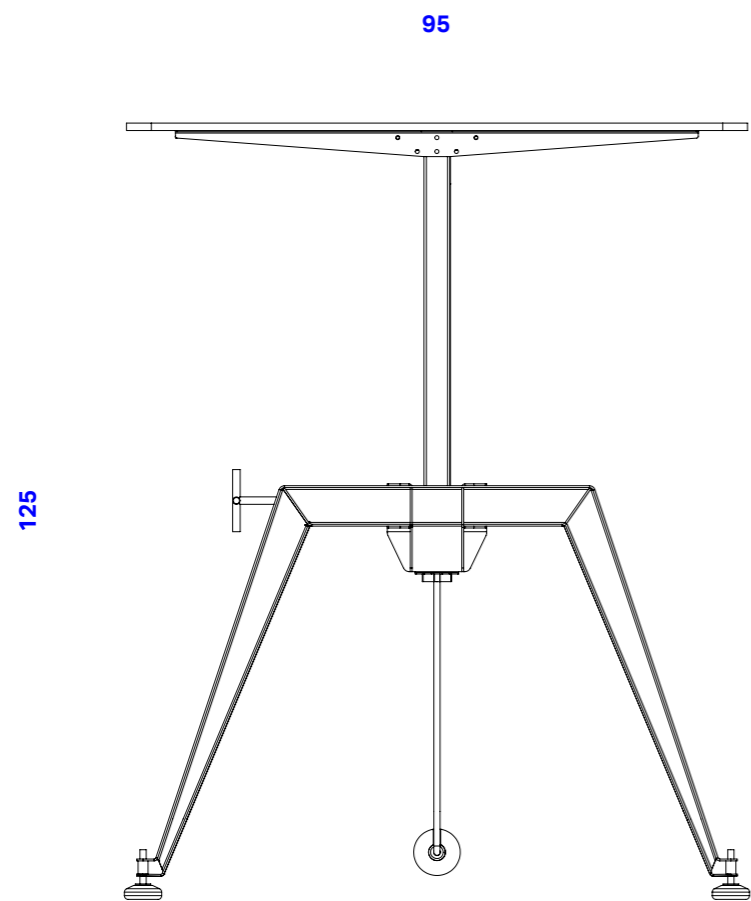

Mechanism: Counterweight, pulleys and rope.
 Height Range: 72 - 125cm
 Sizes: 150x95cm / 180x95cm (as shown) / 200x95

Custom sizes on request.

Frame: Powder coated steel
Counterweight: Powder coated steel
Linear guides: Black Raydent® coated steel (optional)
Brake handles: Stainless steel

Custom size, material & finish on request.

Colour options

- Frame (fine texture powder coat):
- Green
 - White
 - Black
- Cord colour:
- Bright Red
 - Bright Purple

Custom colours on request.

Tabletop

- Standard: 18mm Birch Plywood, clearcoat finish
- Optional: 11mm Rigid Corrugated Aluminum Panel
- Optional finish: HPL top layer (please inquire for colour options)